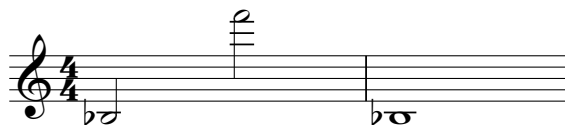

Northeastern Senior District Audition Scale Sheet - Tenor Saxophone

Chromatic scale: played as even sixteenth notes covering the range indicated to the right.
Slurred ascending and tongued descending.
Tempo ♩ = 120