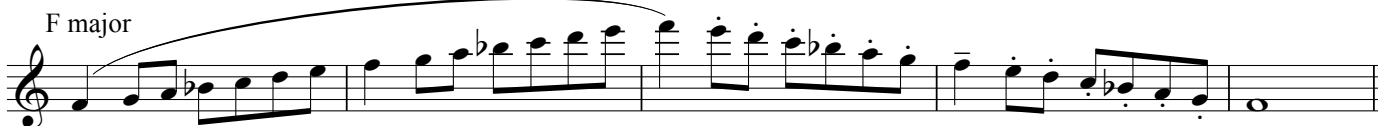

Northeastern Senior District Audition Scale Sheet - Tenor Saxophone

Chromatic scale: played as even sixteenth notes covering the range indicated to the right.
Slurred ascending and tongued descending.
Tempo ♩ = 120

Major Scales ♩ = 100 - please adhere strictly to marked tempo

C major

G major

D major

A major

E major

F major

Bb major