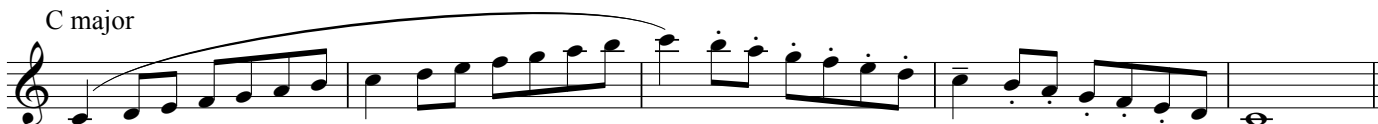

Major Scales ♩ = 100 - please adhere strictly to marked tempo

C major