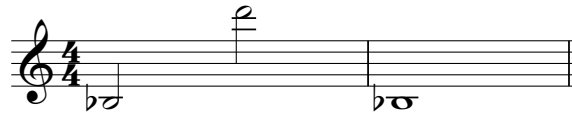

Northeastern Junior District Audition Scale Sheet - Baritone Saxophone

Chromatic scale: played as even sixteenth notes covering the range indicated to the right.
Slurred ascending and tongued descending.
Tempo ♩ = 72