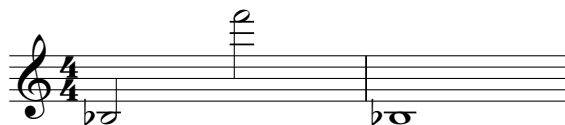

# Northeastern Junior District Audition Scale Sheet - Alto Saxophone

Chromatic scale: played as even sixteenth notes covering the range indicated to the right.  
Slurred ascending and tongued descending.  
Tempo ♩ = 100