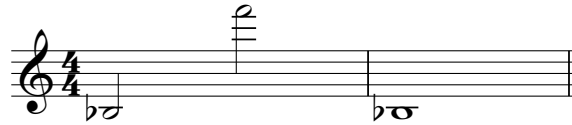

Northeastern Senior District Audition Scale Sheet - Alto Saxophone

Chromatic scale: played as even sixteenth notes covering the range indicated to the right.
Slurred ascending and tongued descending.
Tempo ♩ = 120